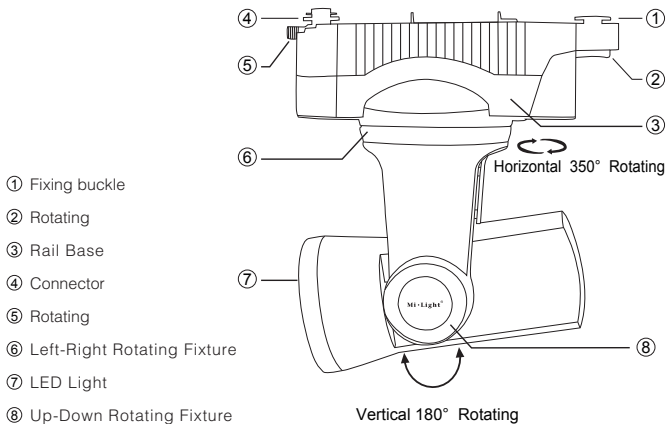

Mi • Light[®]

User Instruction

Alpha Lite

Model No.: AL1/ AL2 /AL3/AL4/AL5/AL6

1. Product Description

- Adopting 2.4GHz RF tech, this product is totally brand new and smart.
- With RF remote control or smart phone App, the track light can change color, brightness, saturation, and lighting angles more precisely.
- With the remote control or smart phone App, you can control many track lights at the same time, or even individually.
- The status of the track lights can be even saved in the remote or the App.

2. Structure specifications

- | | |
|-----------------|-------------------------------|
| ① Fixing buckle | ⑤ Rotating |
| ② Rotating | ⑥ Left-Right Rotating Fixture |
| ③ Rail Base | ⑦ LED Light |
| ④ Connector | ⑧ Up-Down Rotating Fixture |

2-Wire

3. Functions(Refer to FUT090 LED Track Light user manual)

99 Zones

One remote can control many track lights at the same time or individually, totally up to 99 zones, up to 9999 lights.

Directions

Rotating directions freely, horizontal 350; vertical 180; all your needs can be realized by remote control.