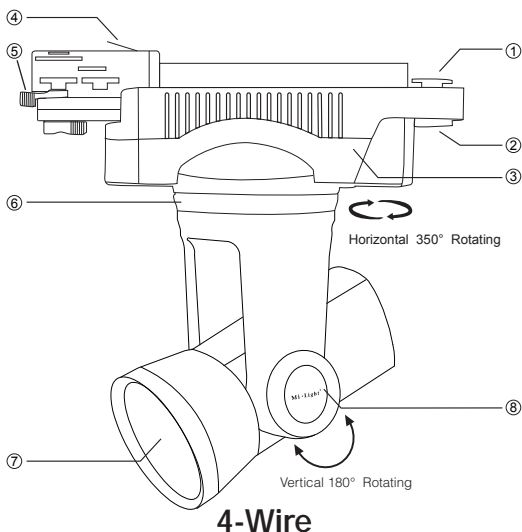

Mi • Light[®]

User Instruction

Alpha Lite

Model No.: AL1/ AL2 /AL3/AL4/AL5/AL6

1. Product Description

- Adopting 2.4GHz RF tech, this product is totally brand new and smart.
- With RF remote control or smart phone App, the track light can change color, brightness, saturation, and lighting angles more precisely.
- With the remote control or smart phone App, you can control many track lights at the same time, or even individually.
- The status of the track lights can be even saved in the remote or the App.

2. Structure specifications

- | | |
|-----------------|-------------------------------|
| ① Fixing buckle | ⑤ Rotating |
| ② Rotating | ⑥ Left-Right Rotating Fixture |
| ③ Rail Base | ⑦ LED Light |
| ④ Connector | ⑧ Up-Down Rotating Fixture |

2-Wire

3. Functions(Refer to FUT090 LED Track Light user manual)

99 Zones

One remote can control many track lights at the same time or individually, totally up to 99 zones, up to 9999 lights.

Directions

Rotating directions freely, horizontal 350; vertical 180; all your needs can be realized by remote control.

5. Installation

Install the rail, supply the power.

Put the base into the rail

Fix the screw to fit the base.

Finish installation.

Made in China