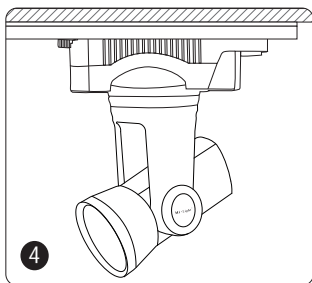

2. Structure specifications

- | | |
|-----------------|-------------------------------|
| ① Fixing buckle | ⑤ Rotating |
| ② Rotating | ⑥ Left-Right Rotating Fixture |
| ③ Rail Base | ⑦ LED Light |
| ④ Connector | ⑧ Up-Down Rotating Fixture |

5. Installation

Install the rail, supply the power.

Put the base into the rail

Fix the screw to fit the base.

Finish installation.

Made in China