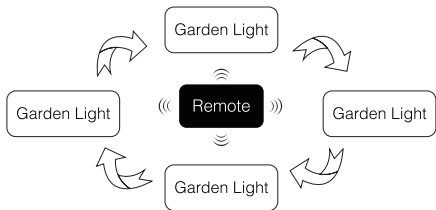

Model No.	FUTC05
Input Voltage	AC100~240V 50/60Hz
Power	25W
Working Temp.	-20~60°C
Color temp.	2700K~6500K
Luminous Flux	1700LM
Light Efficiency	70LM/W
CRI	>75
PF	>0.5
Lifespan	50000 hours
Beam Angle	15°
Illumination distance	>15m
IP Rate	IP66
RF	2.4GHz
Transmitting power	6dBm
Control Distance	30m
Material	Aluminum

Auto-transmitting Diagram

One garden light can transmit the signals from the remote control to another garden light within 30m, as long as there is a garden light within 30m, the remote control distance can be limitless.

Auto-synchronization function

Different garden light can work synchronously when they are started at different times, controlled by the same remote, under same dynamic mode and with same speed, and within 30m distance.