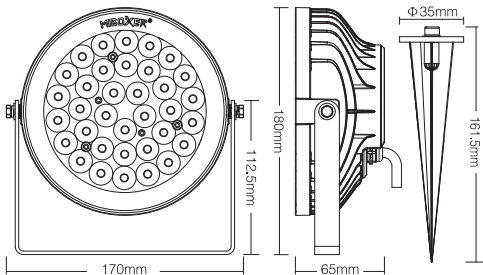

Model No.	FUTC05
Input Voltage	AC100~240V 50/60Hz
Power	25W
Working Temp.	-20~60°C
Color temp.	2700K~6500K
Luminous Flux	1700LM
Light Efficiency	70LM/W
CRI	>75
PF	>0.5
Lifespan	50000 hours
Beam Angle	15°
Illumination distance	>15m
IP Rate	IP66
RF	2.4GHz
Transmitting power	6dBm
Control Distance	30m
Material	Aluminum