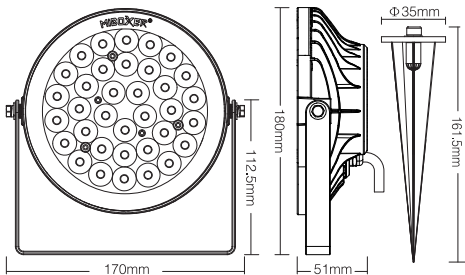

Model No.	FUTC03
Input Voltage	AC100~240V 50/60Hz
Power	15W
Working Temp.	-20~60°C
Color temp.	2700K~6500K
Luminous Flux	1200LM
Light Efficiency	80LM/W
CRI	>80
PF	>0.5
Lifespan	50000 hours
Beam Angle	15°
Illumination distance	>10m
IP Rate	IP66
RF	2.4GHz
Transmitting power	6dBm
Control Distance	30m
Material	Aluminum