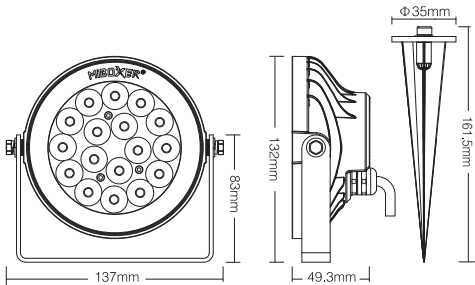

Waterproof and dustproof
grade IP66

Beam Angle 15°
Illumination distance Greater than 10m

Parameters

Model No.	FUTC01	FUTC02
Input Voltage	DC 24V	AC100~240V 50/60Hz
Power	9W	9W
Working Temp.	-20~60°C	-20~60°C
Color temp.	2700K~6500K	2700K~6500K
Luminous Flux	700LM	700LM
Light Efficiency	80LM/W	80LM/W
CRI	>80	>80
PF	—	>0.5
Lifespan	50000 hours	50000 hours
Beam Angle	15°	15°
Illumination distance	>10m	>10m
IP Rate	IP66	IP66
RF	2.4GHz	2.4GHz
Transmitting power	6dBm	6dBm
Control Distance	30m	30m
Material	Aluminum	Aluminum