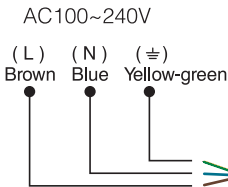

Waterproof and dustproof
grade IP66

Beam Angle 15°
Illumination distance Greater than 10m

Parameters

Model No.	FUTC01	FUTC02
Input Voltage	DC 24V	AC100~240V 50/60Hz
Power	9W	9W
Working Temp.	-20~60°C	-20~60°C
Color temp.	2700K~6500K	2700K~6500K
Luminous Flux	700LM	700LM
Light Efficiency	80LM/W	80LM/W
CRI	>80	>80
PF	—	>0.5
Lifespan	50000 hours	50000 hours
Beam Angle	15°	15°
Illumination distance	>10m	>10m
IP Rate	IP66	IP66
RF	2.4GHz	2.4GHz
Transmitting power	6dBm	6dBm
Control Distance	30m	30m
Material	Aluminum	Aluminum

Model No.	FUTC03
Input Voltage	AC100~240V 50/60Hz
Power	15W
Working Temp.	-20~60°C
Color temp.	2700K~6500K
Luminous Flux	1200LM
Light Efficiency	80LM/W
CRI	>80
PF	>0.5
Lifespan	50000 hours
Beam Angle	15°
Illumination distance	>10m
IP Rate	IP66
RF	2.4GHz
Transmitting power	6dBm
Control Distance	30m
Material	Aluminum

Model No.	FUTC05
Input Voltage	AC100~240V 50/60Hz
Power	25W
Working Temp.	-20~60°C
Color temp.	2700K~6500K
Luminous Flux	1700LM
Light Efficiency	70LM/W
CRI	>75
PF	>0.5
Lifespan	50000 hours
Beam Angle	15°
Illumination distance	>15m
IP Rate	IP66
RF	2.4GHz
Transmitting power	6dBm
Control Distance	30m
Material	Aluminum

FUTC01 Connection diagram

Input Voltage DC 24V, don't need to distinguish polarity on the connection

FUTC02 / FUTC03 / FUTC05 Connection diagram

Link/Unlink

Compatible with these remote controls (Purchased separately)