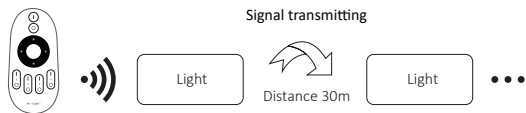

Unlinking Code Instructions

Unlinking failed if light is not blinking quickly, Please follow above steps again.
(Note: Light haven't linked that don't need to unlink)

Compatible with these remote controls (Purchased separately)

3. Signal transmitting

One light can transmit the signals from the remote control to another light within 30m, as long as there is a light within 30m, the remote control distance can be limitless.

4. Scan QR code to watch video instruction