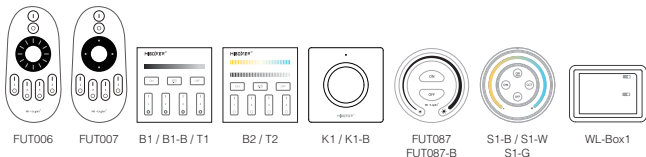

Compatible with these remote controls (Purchased separately)