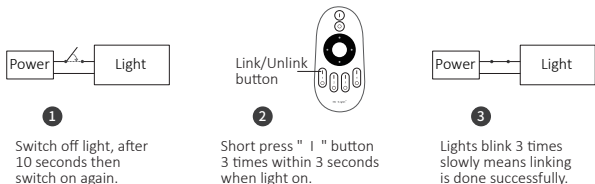

Dual White LED Light

Color temperature adjustable

Dim brightness

2.4G RF wireless transmission technology

Signal transmitting

Remote control
Control distance 30m

Smartphone app control
(2.4GHz gateway is needed)

Support third party voice control
(2.4GHz gateway is needed)

Single Color LED Light

Dim brightness

2.4G RF wireless transmission technology

Signal transmitting

Remote control
Control distance 30m

Smartphone app control
(2.4GHz gateway is needed)

Support third party voice control
(2.4GHz gateway is needed)

2. Linking Code / Unlinking Code Instructions

Linking Code Instructions

Linking failed if light is not blinking slowly, Please follow above steps again.
(Note: Light that have linked can't link again)