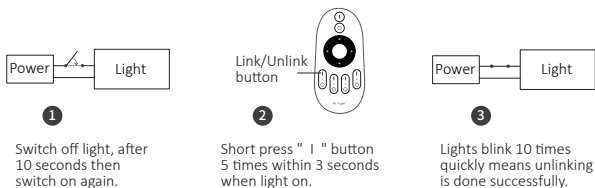

Unlinking Code Instructions